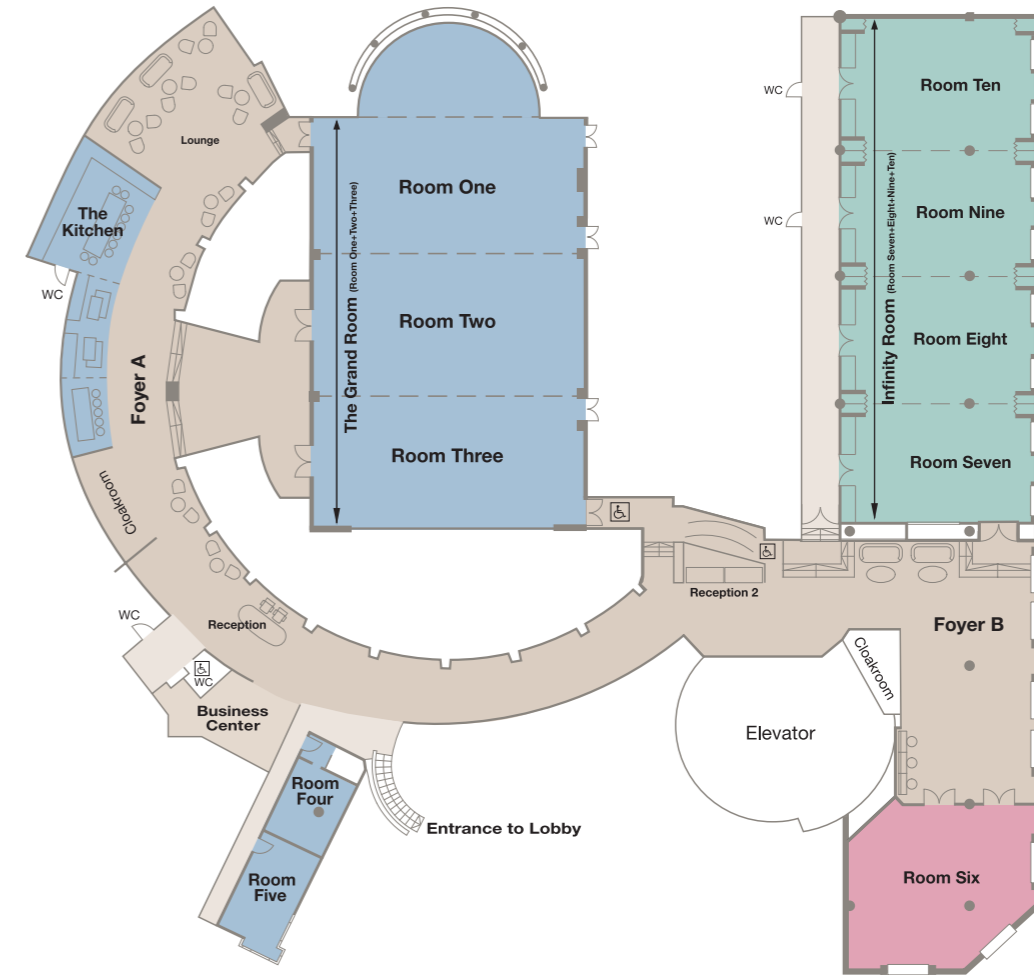

Facilities & Services

ROOMS & SUITES

- Total of 351 recently redesigned rooms and suites
- 67 Superior Double Rooms (28-30 m²) - including 3 Handicapped Rooms
- 55 Deluxe Double Rooms (30-32 m²)
- 134 Premium Deluxe Double Rooms (32-35 m²)
- 58 Grand Deluxe Double Rooms (35-43 m²)
- 35 Suites (43-124 m²)
- 1 Presidential Suite (172 m²)
- 1 Royal Suite (189 m²)

RESTAURANTS & BARS

- Gastronomic Quarter
Downtown Budapest:
- ÉS Bisztró with Terrace
 - Nobu Restaurant & Bar
 - The Living Room
 - Blue Fox The Bar with Patio
 - ÉS Deli

MEETINGS & EVENTS

- Two ballrooms, including ten section rooms, all with natural daylight
- The Kitchen – the ultimate event location
- Free Wi-Fi
- Wired internet
- State-of-the-art technology
- “The Kitchen Caters” Catering at local and international venues
- Creative banquet team
- Business Centre

Meetings & Events Plan

ROOM	SQUARE M/FEET	HEIGHT M/FEET	THEATRE	BOARDROOM	U-SHAPE	CLASSROOM	CABARET	BANQUET	RECEPTION
Room One	178/1915	3.9/12.8	160	32	36	72	72	120	170
Room Two	128/1377	3.9/12.8	140	32	36	72	64	90	150
Room Three	125/1345	3.9/12.8	140	32	36	72	64	90	150
The Grand Room (Room One+Two+Three)	431/4637	3.9/12.8	450	-	-	270	200	320	450
Room Four	28.6/307.7	2.5/8.2	-	8	-	-	-	-	-
Room Five	32.1/345.4	2.5/8.2	-	10	-	-	-	-	-
The Kitchen	81/871.6	2.2/7.22	-	-	-	-	-	10	40
Room Six	130/1400	2.5/8.2	90	24	30	54	42	80	90
Room Seven	95.6/1028.6	4/13.12	90	24	30	48	42	60	90
Room Eight	95.6/1028.6	4/13.12	90	24	30	48	42	60	90
Room Nine	95.6/1028.6	4/13.12	90	24	30	48	42	60	90
Room Ten	95.6/1028.6	4/13.12	90	24	30	48	42	60	90
Infinity Room (Room Seven+Eight+Nine+Ten)	382.4/4116.1	4/13.12	250	-	-	110	105	240	250
Foyer A	245/2636.2	5.32/17.45	-	-	-	-	-	-	300
Foyer B	150/1615	2.5/8.2	-	-	-	-	-	-	100